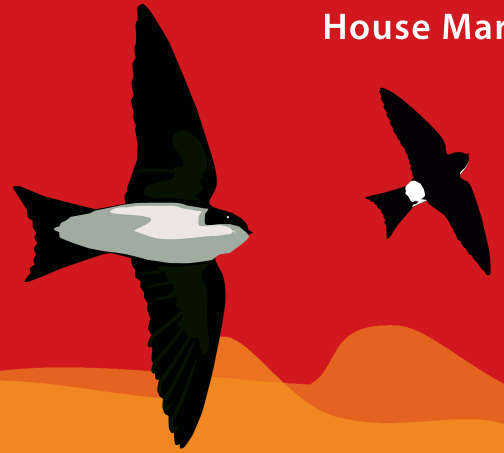

Swift

House Martin

HAVE YOU SEEN THESE BIRDS?

Sand Martin

Swallow

House Martin

Navy blue
White belly and white rump
Short forked tail
Length: 12cm long
Wing span: 27cm
Call: chirrup

Date of first sighting:

Location (address, place or grid reference)
.....

Swift

Dark, almost black
Narrow, crescent shaped wings
Short forked tail
Length: 17cm
Wing span: 45cm
Call: screaming 'shreee'

Date of first sighting:

Location (address, place or grid reference)
.....

Swallow

Metallic royal blue
White belly and red cheeks
Long forked tail
Length: 18 cm
Wing span: 33cm
Call: warble of trills and twitters

Date of first sighting:

Location (address, place or grid reference)
.....

Sand Martin

Mid brown
White belly and dark chest bar
Short forked tail
Length: 12cm
Wing span: 27cm
Call: chattering twitter

Date of first sighting:

Location (address, place or grid reference)
.....