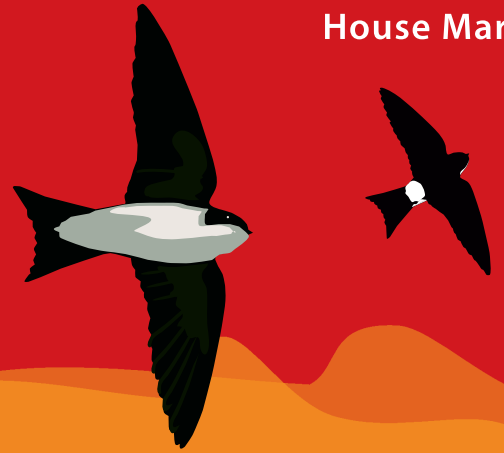

Swift

House Martin

HAVE YOU SEEN THESE BIRDS?

Sand Martin

Swallow

House Martin

Navy blue
White belly and white rump
Short forked tail
Length: 12cm long
Wing span: 27cm
Call: chirrup

Date of first sighting:

Location (address, place or grid reference)

.....

Swift

Dark, almost black
Narrow, crescent shaped wings
Short forked tail
Length: 17cm
Wing span: 45cm
Call: screaming 'shreee'

Date of first sighting:

Location (address, place or grid reference)

Swallow

Metallic royal blue
White belly and red cheeks
Long forked tail
Length: 18 cm
Wing span: 33cm
Call: warble of trills and twitters

Date of first sighting:

Location (address, place or grid reference)

.....

Sand Martin

Mid brown
White belly and dark chest bar
Short forked tail
Length: 12cm
Wing span: 27cm
Call: chattering twitter

Date of first sighting:

Location (address, place or grid reference)

.....