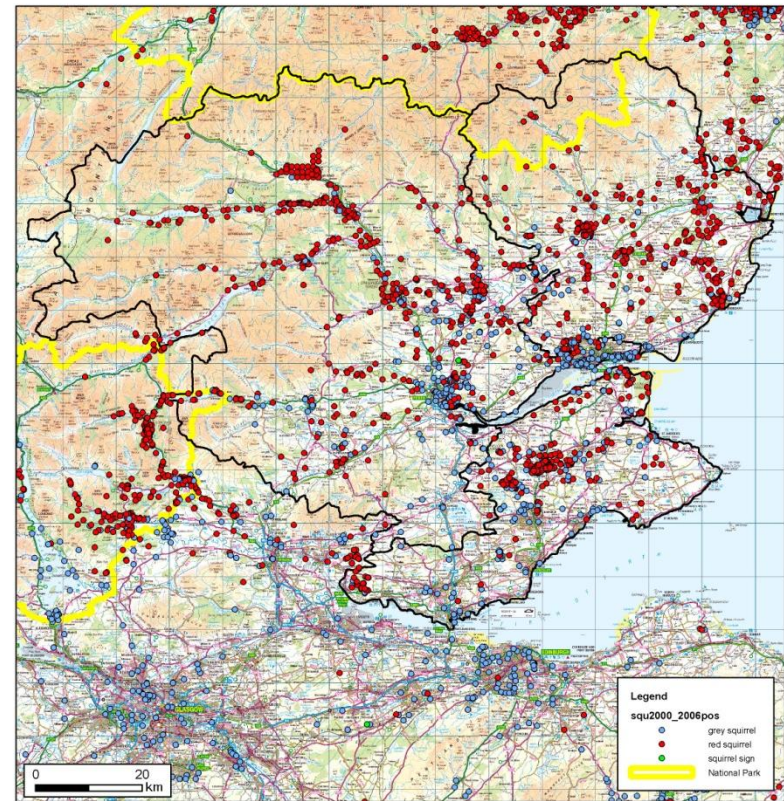

Red & Grey distribution in Tayside

Red and grey squirrels in Tayside, Fife and Central Scotland 2000 to 2006

04-Sep-07

SAVING
SCOTLAND'S
RED SQUIRRELS